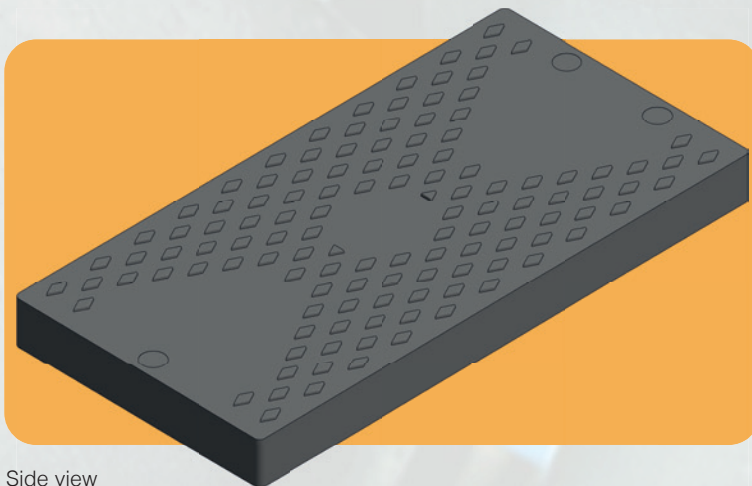

SCAFFOLDING SHOE

CHABEL®

Top view

Bottom view

Side view

Advantages

- 100% recycled and 100% recyclable
- Take-back fee
- Liquid repellent
- High fire class
- Customizable
- Traceable
- Stackable

Material properties

- 100% LPDE
- Weight \pm 3 kg
- Size 460 x 230 x 40 mm
- Load capacity 50 kg per cm²
- Applied profile for better friction

Also available in other sizes like:

- 1000 x 200 x 40 mm
- 1500 x 200 x 40 mm
- 2000 x 200 x 40 mm